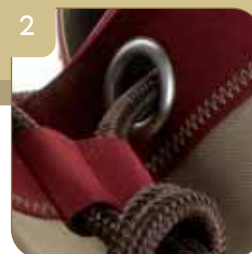

2 colours

**BORDEAUX - BLU NAVY**  
BURGUNDY - NAVY BLUE

**BLU AVIO - BLU NAVY**  
AVIO BLUE - NAVY BLUE

Exclusively designed for LECBY®

**1. Tasca con zip**  
*Zippered pocket*

**2. Chiusura a strozzo**  
*Rope tightening closure*